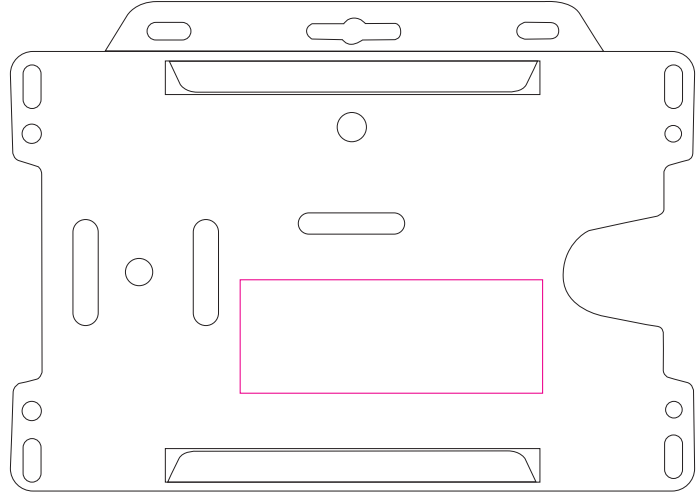

5023 - Card Holder

Product Dimension(mm): 90 x 65

Minimum Print Restrictions (Pad)

Line thickness (0.3mm) 

Reversed Line (0.3mm) 

Text (6pt)  AEIOU

Reversed Text (10pt)  AEIOU

Any lines or text below these restrictions will result in a loss of detail when printed

Actual Artwork Size(s):

Back = - - - - -

Please read carefully:
Lanyard is not included in the price.

Available Print Area(s):

 Back (Pad) = 40x15mm

Notes For Artroom:

• N/A