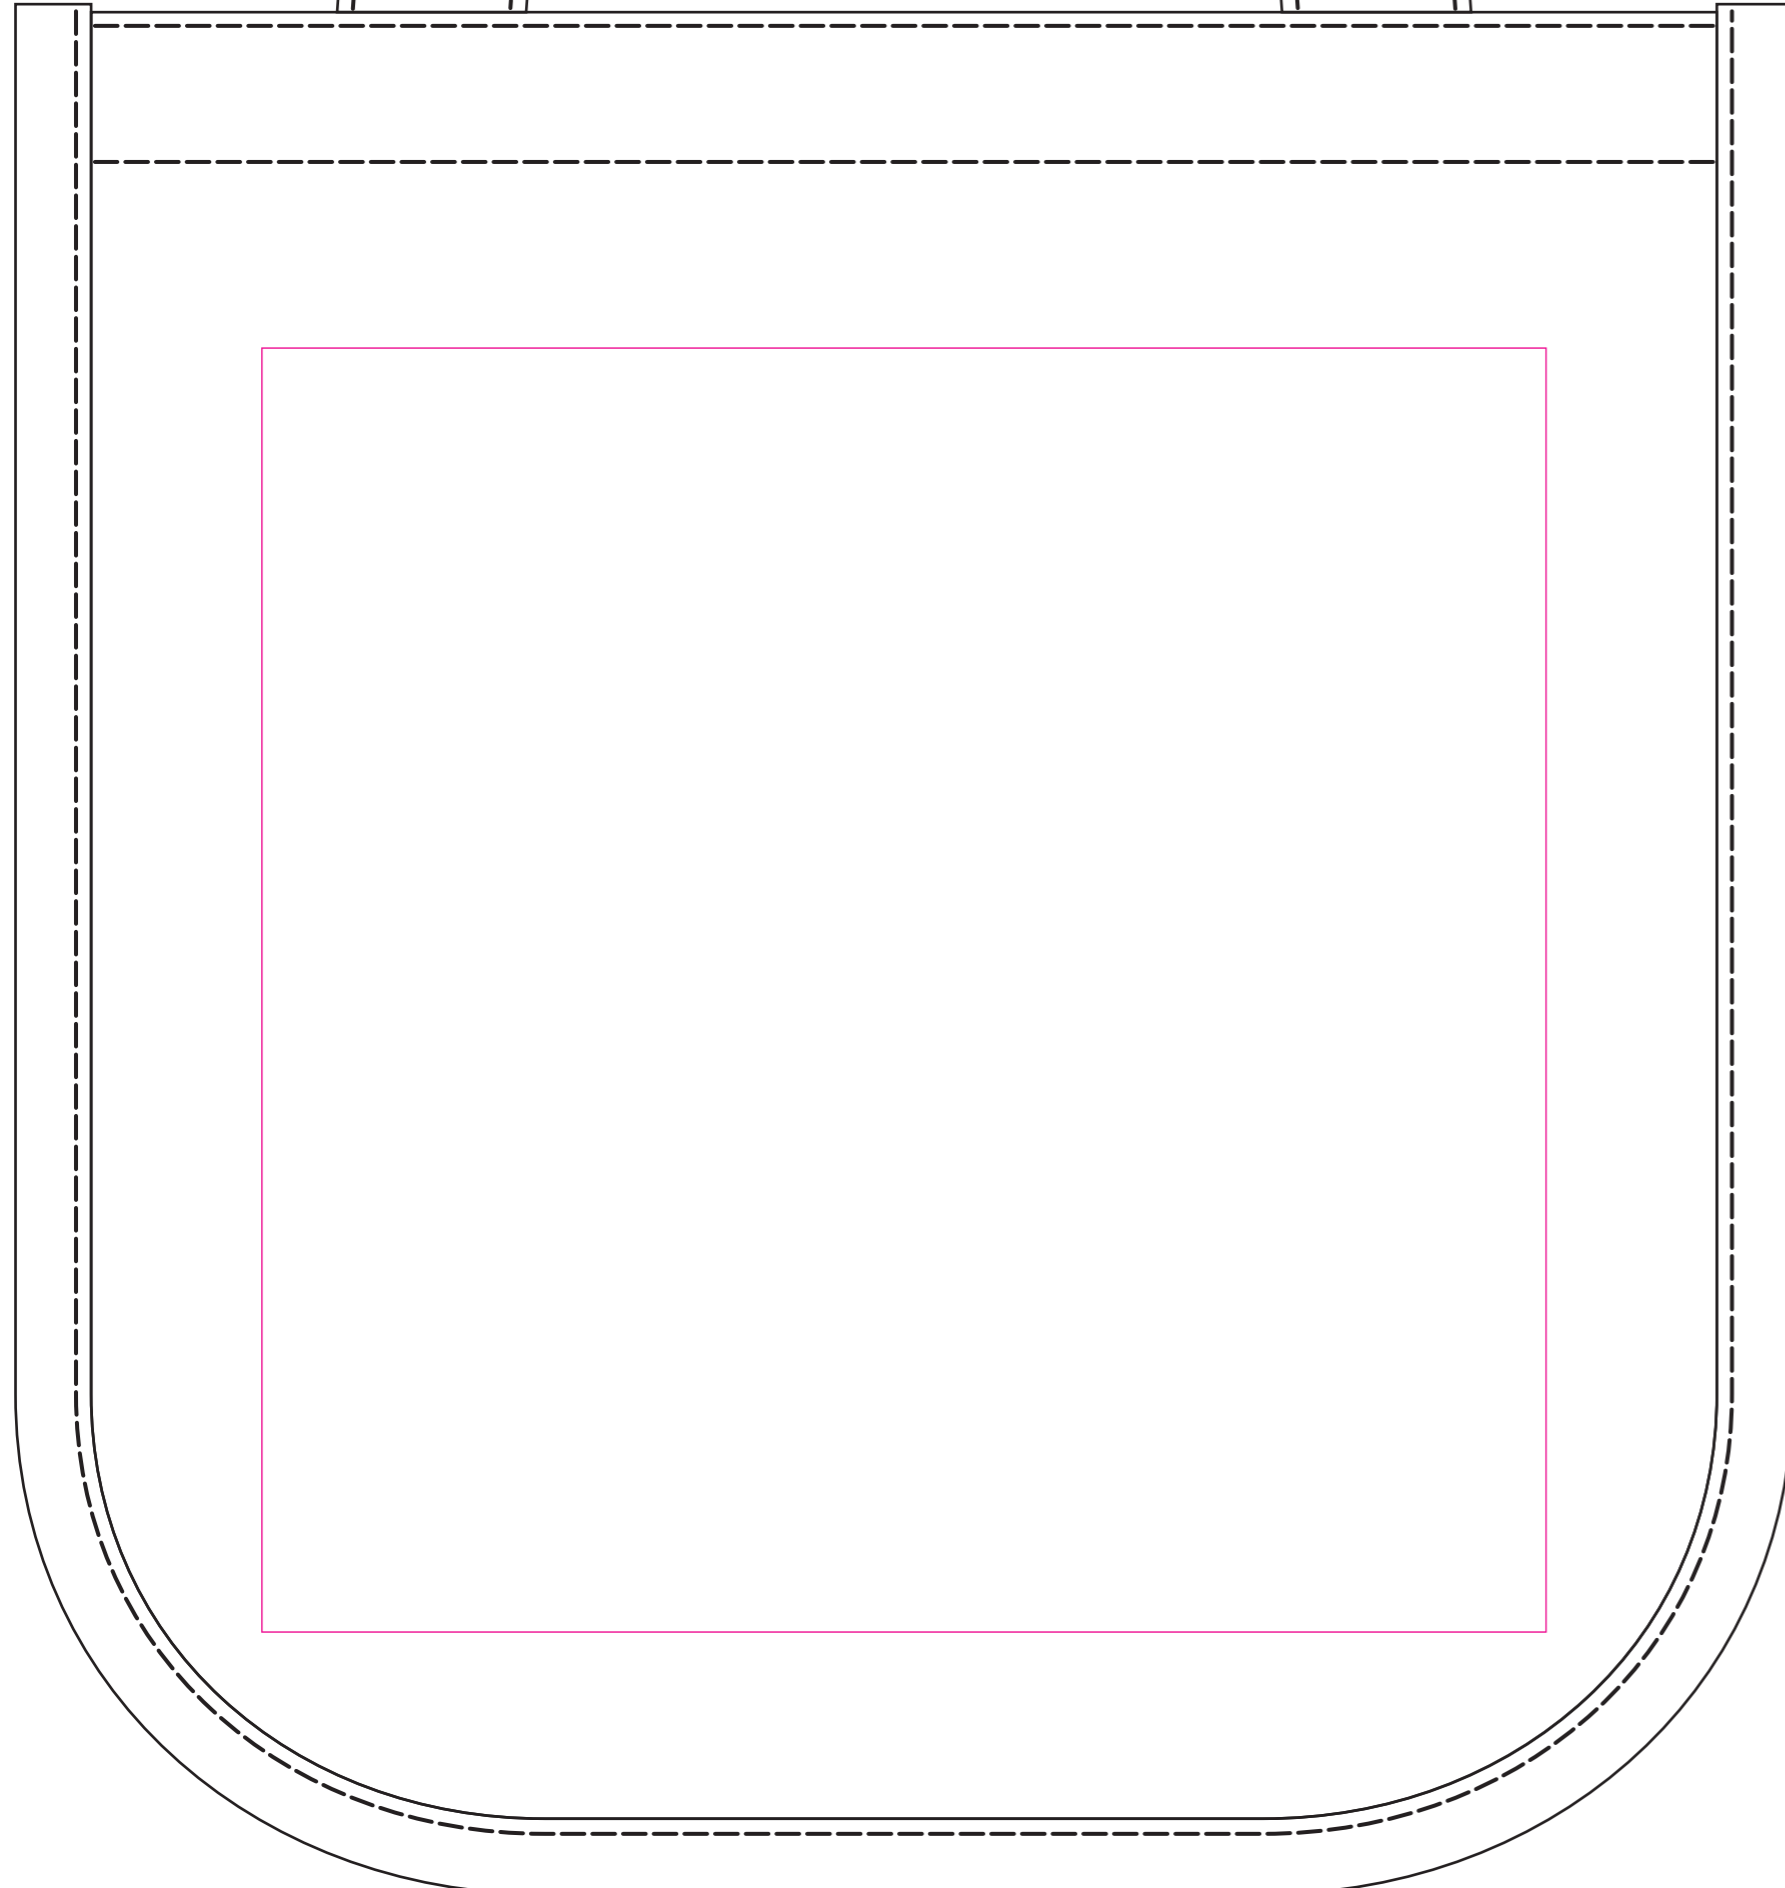

# BA1551 - Mini Premium Canvas Shopper

Product Dimension(mm): 207x240x77

## Minimum Print Restrictions

Line thickness (0.5mm)

Reversed Line (1mm)

Text (12pt)

Reversed Text (25pt)

Any lines or text below these restrictions will result in a loss of detail when printed

## Actual Artwork Size(s):

Front = -----

Back = -----

## Available Print Area(s):

— Screen = 170x170mm