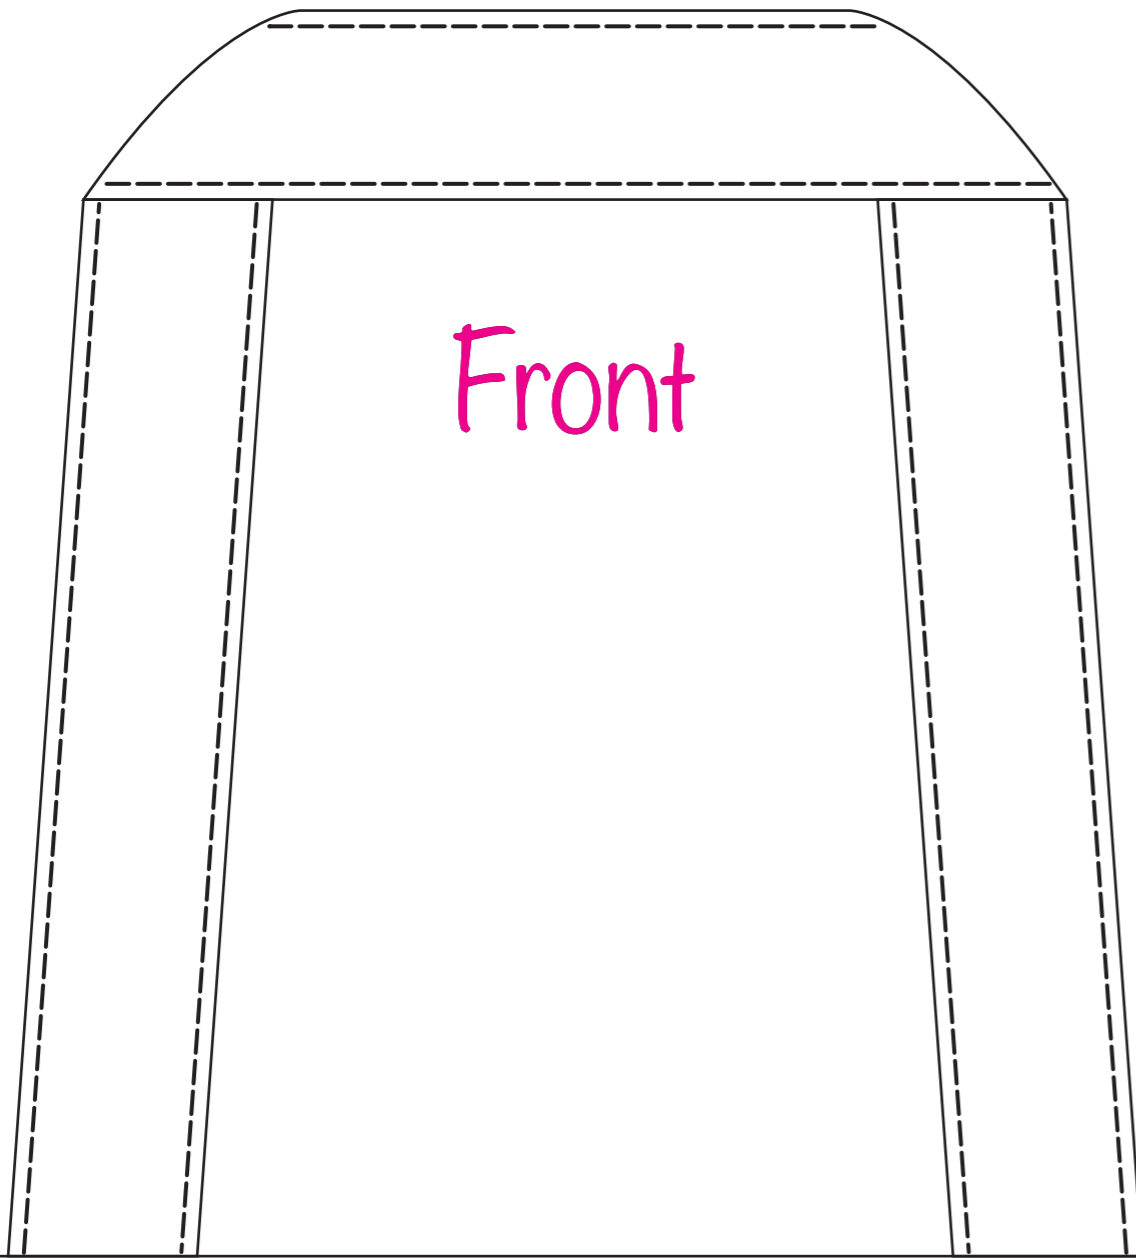

# BA1551 - Mini Premium Canvas Shopper

Product Dimension(mm): 207x240x77

## Minimum Print Restrictions

Line thickness (0.5mm)

Reversed Line (1mm)

Text (12pt)

Reversed Text (25pt)

Any lines or text below these restrictions will result in a loss of detail when printed

## Actual Artwork Size(s):

Front = -----

Back = -----

## Available Print Area(s):

— Screen = 170x170mm