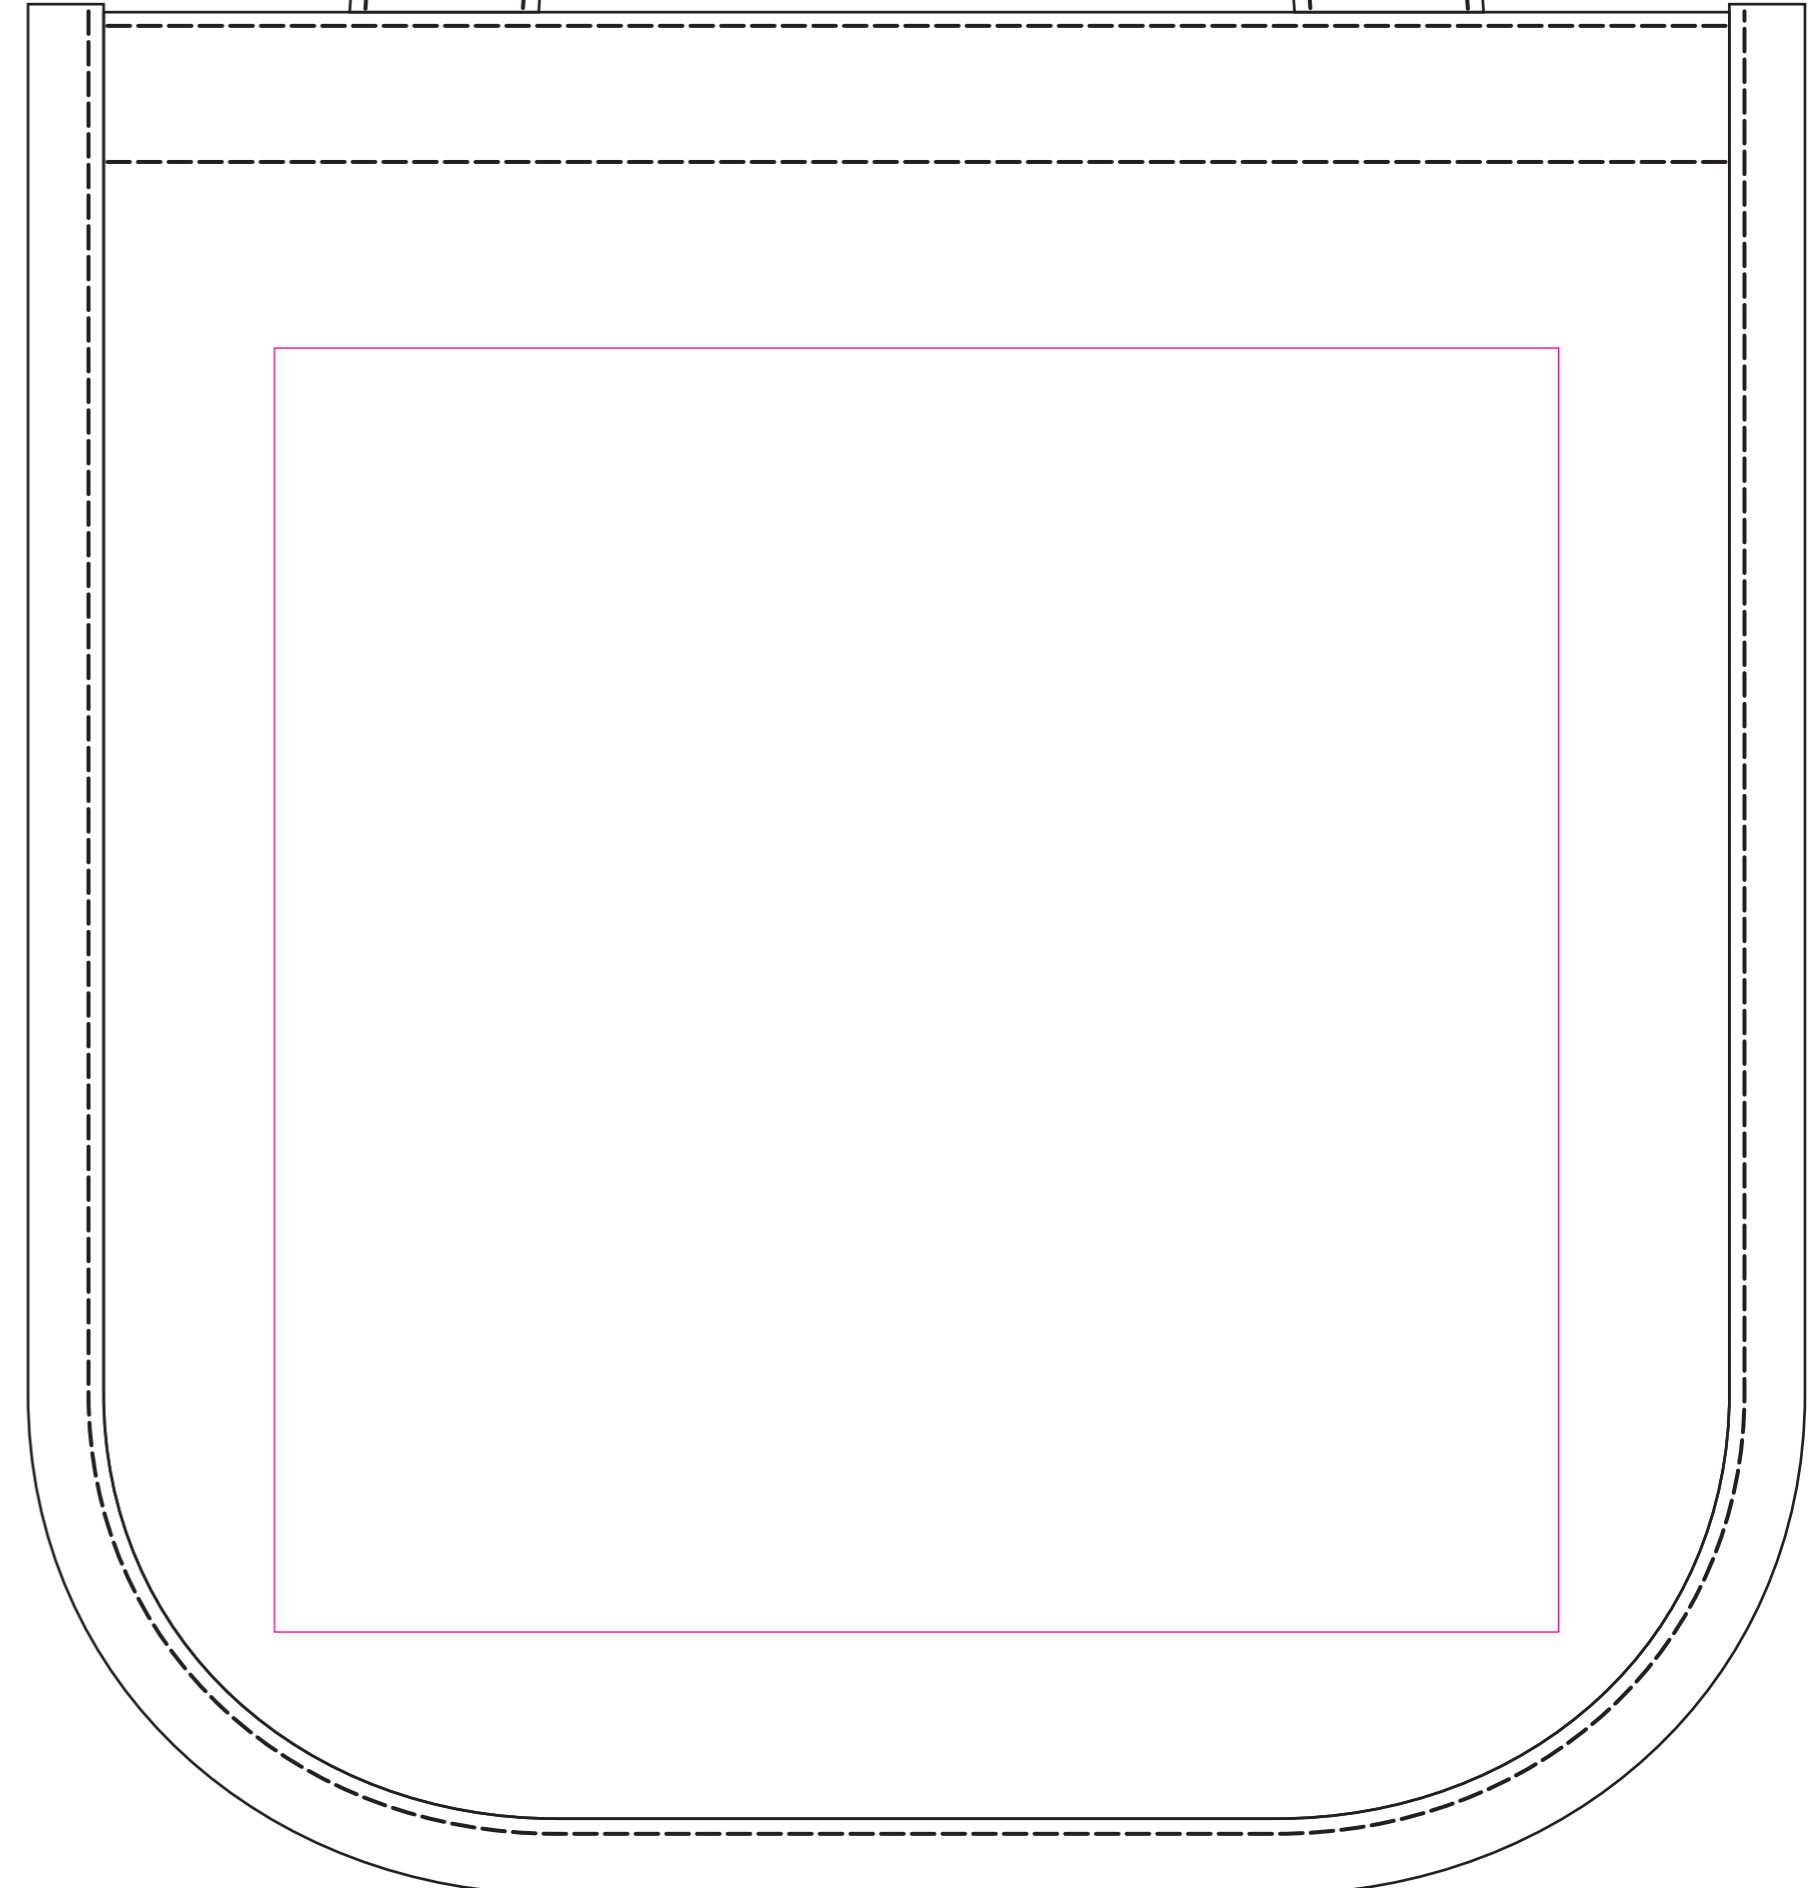

# BA1551 - Mini Premium Canvas Shopper

Product Dimension(mm): 207x240x77

## Minimum Print Restrictions

Line thickness (0.5mm)

Reversed Line (1mm)

Text (12pt)

Reversed Text (25pt)

Any lines or text below these restrictions will result in a loss of detail when printed

## Actual Artwork Size(s):

Front = -----

Back = -----

## Available Print Area(s):

— Screen = 170x170mm