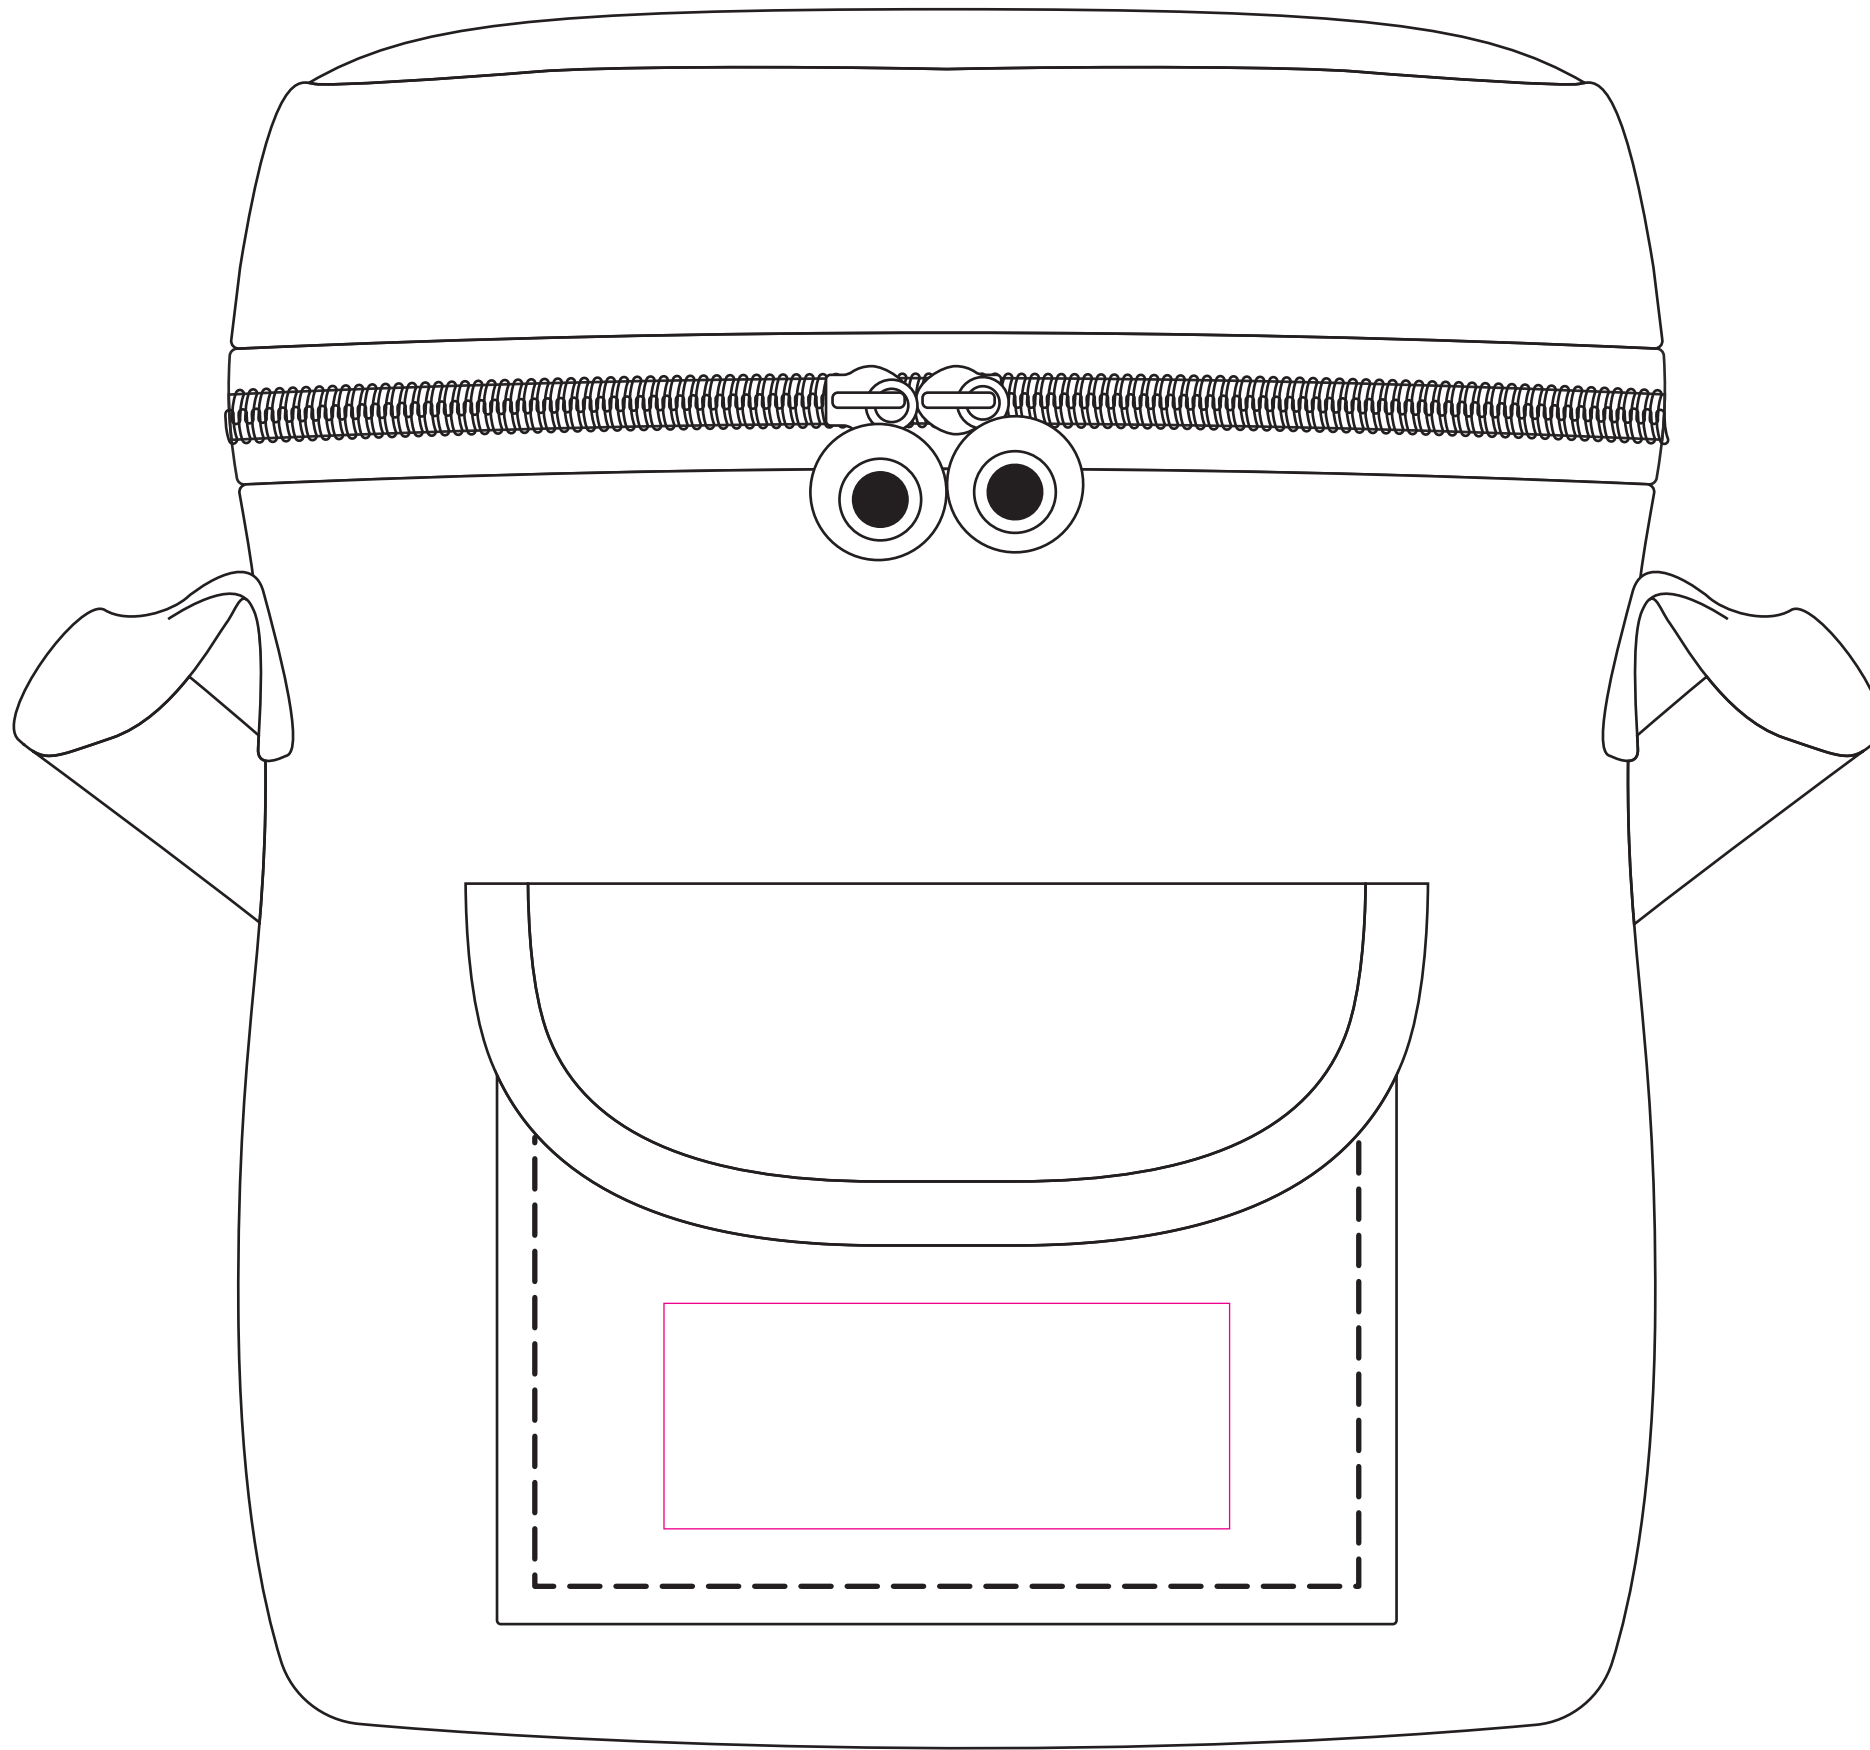

# BA1684 - Cool Dude Cooler Bag

Product Dimension(mm): 190x230x110

## Minimum Print Restrictions

Line thickness (0.5mm)

Reversed Line (1mm)

Text (12pt)

AEIOU

Reversed Text (25pt)

AEIOU

Any lines or text below these restrictions will result in a loss of detail when printed

## Actual Artwork Size(s):

Artwork = - - - - -

## Available Print Area(s):

— Screen = 75x30mm