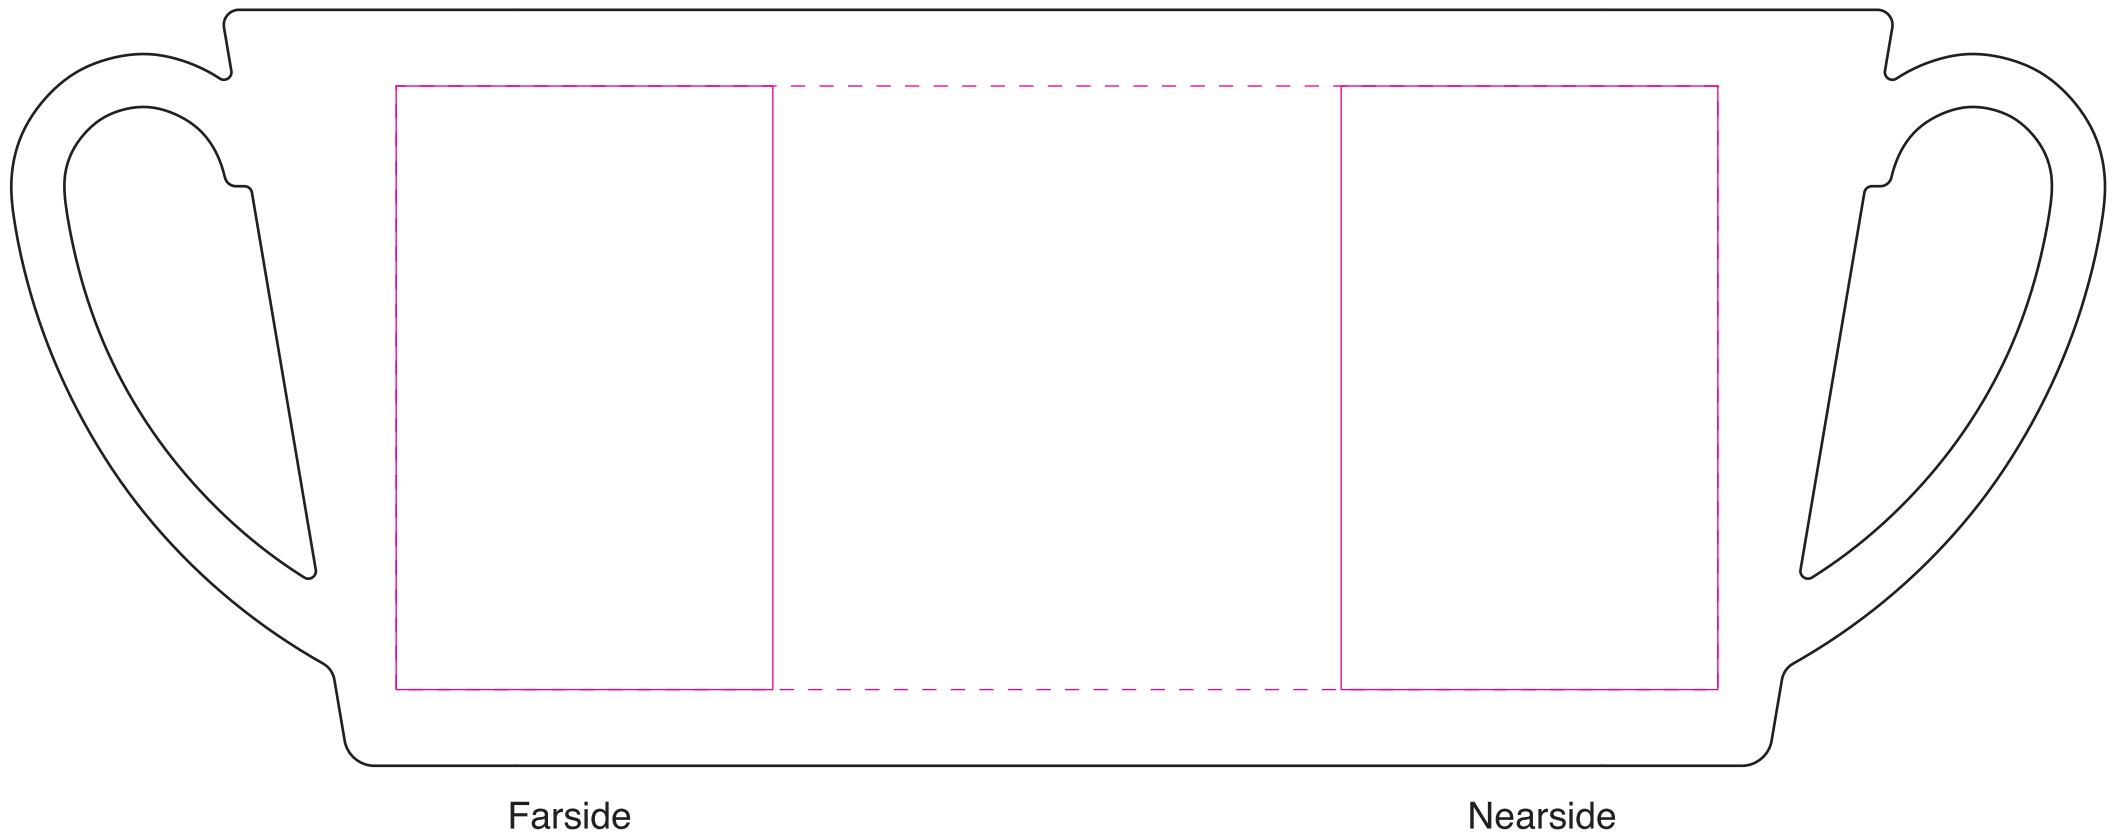

# DRO002 - Supreme Mug

Product Dimension(mm): 90x100

## Minimum Print Restrictions (Screen)

Line thickness (0.3mm)

Reversed Line (0.3mm)

Text (6pt)

AEIOU

Reversed Text (10pt)

AEIOU

Any lines or text below these restrictions will result in a loss of detail when printed

## Actual Artwork Size(s):

Wrap-around = - - - - -

Nearside = - - - - -

Farside = - - - - -

## Available Print Area(s):

- - - Max Print Area (Wraparound) = 175x80mm

— Max Print Area (Nearside/Farside) = 50x80mm