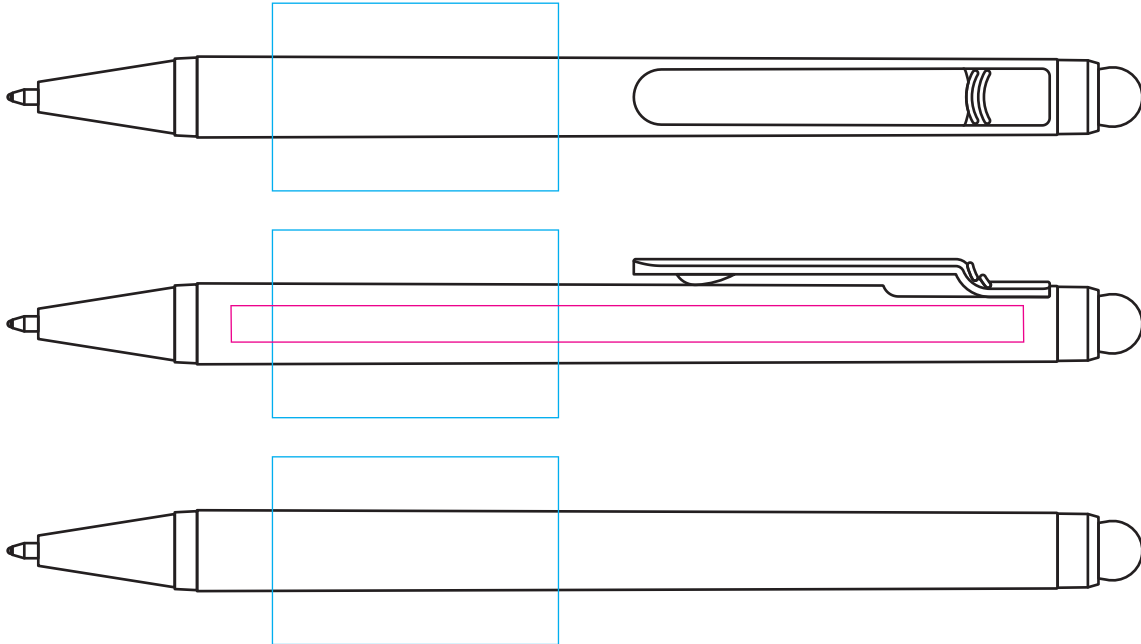

A E I O U

Any lines or text below these restrictions will result in a loss of detail when printed

Actual Artwork Size(s):

Artwork = - - - - -

Please read carefully:

N/A

Available Print Area(s):

— Screen = 38x25mm

— Digital = 105x5mm