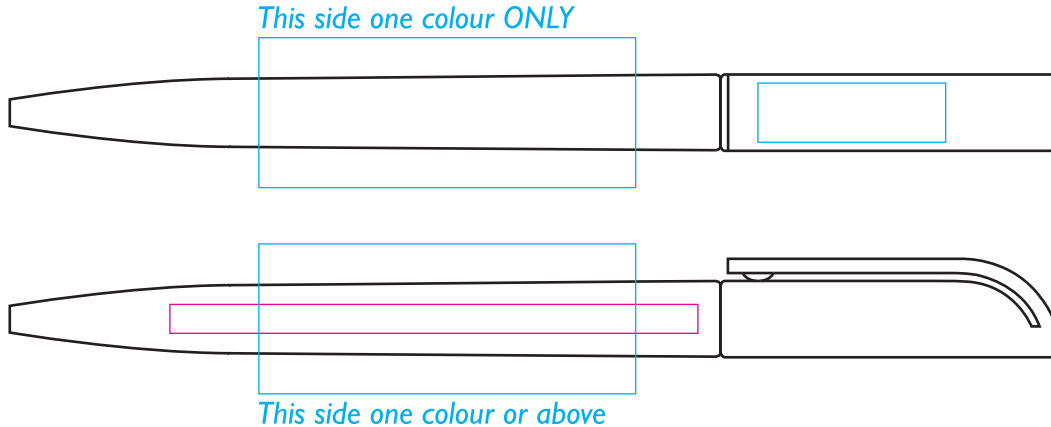

## Minimum Print Restrictions (Screen/Pad)

Line thickness (0.3mm)

Reversed Line (0.3mm)

Text (6pt)

A E I O U

Reversed Text (10pt)

A E I O U

Any lines or text below these restrictions will result in a loss of detail when printed

## Minimum Print Restrictions (Digital)

Line thickness (0.2mm)

Reversed Line (0.2mm)

Text (3pt)

A E I O U

Reversed Text (4pt)

A E I O U

Any lines or text below these restrictions will result in a loss of detail when printed

## Actual Artwork Size(s):

Barrel = -----

Clip = -----

## Available Print Area(s):

- Screen-Barrel = 50x20mm
- Pad-Clip = 25x8mm
- Digital = 70x4mm