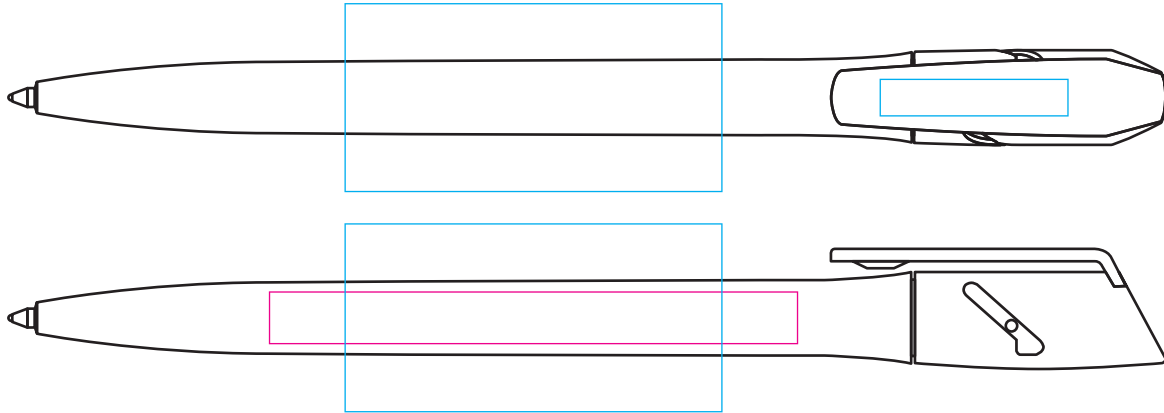

PE6251 - Tornado Pen

Product Dimension(mm): 135x15

Minimum Print Restrictions (Screen/Pad)

Line thickness (0.3mm)

Reversed Line (0.3mm)

Text (6pt)

Reversed Text (10pt)

Any lines or text below these restrictions will result in a loss of detail when printed

Minimum Print Restrictions (Digital)

Line thickness (0.2mm)

Reversed Line (0.2mm)

Text (3pt)

Reversed Text (4pt)

Any lines or text below these restrictions will result in a loss of detail when printed

Actual Artwork Size(s):

Barrel = -----

Clip = -----

Please read carefully:

N/A

Available Print Area(s):

— Screen-Barrel = 50x25mm

— Pad-Clip = 25x5mm

— Digital = 70x7mm