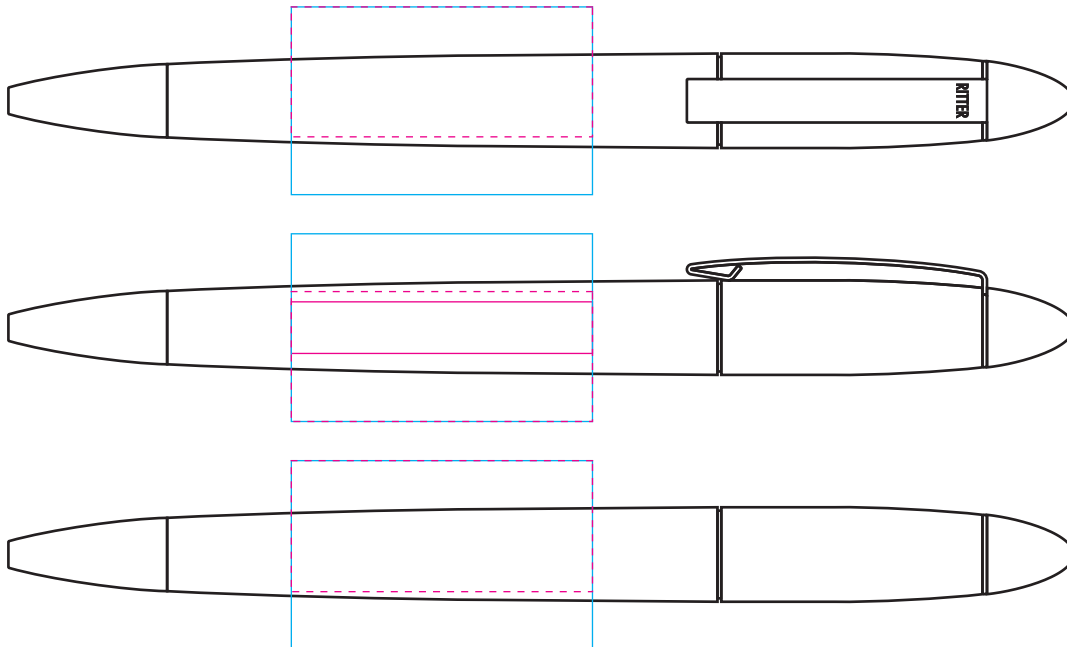

PE7175 - Cuban Ballpen

Product Dimension(mm): 140x13

Minimum Print Restrictions (Screen)

Line thickness (0.3mm)

Reversed Line (0.3mm)

Text (6pt)

Reversed Text (10pt)

A E I O U

A E I O U

Any lines or text below these restrictions will result in a loss of detail when printed

Minimum Print Restrictions (Digital)

Line thickness (0.2mm)

Reversed Line (0.2mm)

Text (3pt)

Reversed Text (4pt)

A E I O U

A E I O U

Any lines or text below these restrictions will result in a loss of detail when printed

Actual Artwork Size(s):

Artwork = - - - - -

Please read carefully:

N/A

Available Print Area(s):

— Screen-1Col = 40x25mm

- - - Screen-2Col = 40x17mm

— Digital = 40x7mm

Notes For Artroom:

- The Dotted Pink Keyline Denotes The Maximum Print Area For Artwork That Is Over One Colour
- White Print Not Available On This Pen