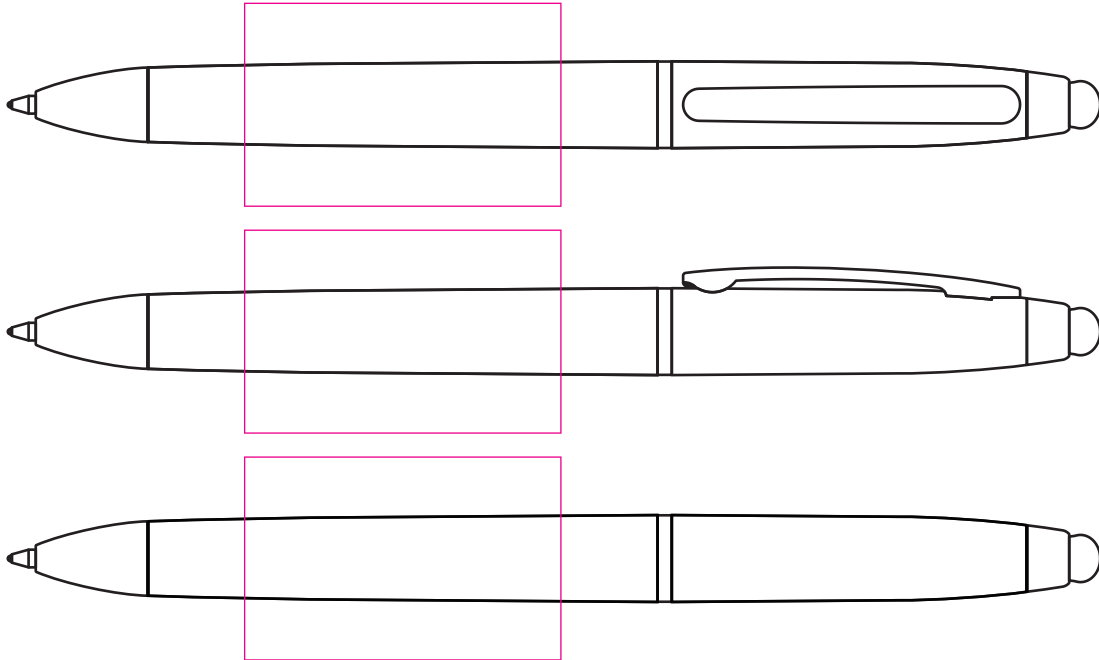

PE9238 - Agent Stylus Pen

Product Dimension(mm): 144x15

Minimum Print Restrictions

Line thickness (0.3mm)

Reversed Line (0.3mm)

Text (6pt)

Reversed Text (10pt)

A E I O U

Any lines or text below these restrictions will result in a loss of detail when printed

Actual Artwork Size(s):

Artwork = - - - - -

Please read carefully:

N/A

Available Print Area(s):

— Screen = 42x27mm

Notes For Artroom:

- Only 1 Colour Print Is Available On This Pen
- White Print Is Not Available On This Pen