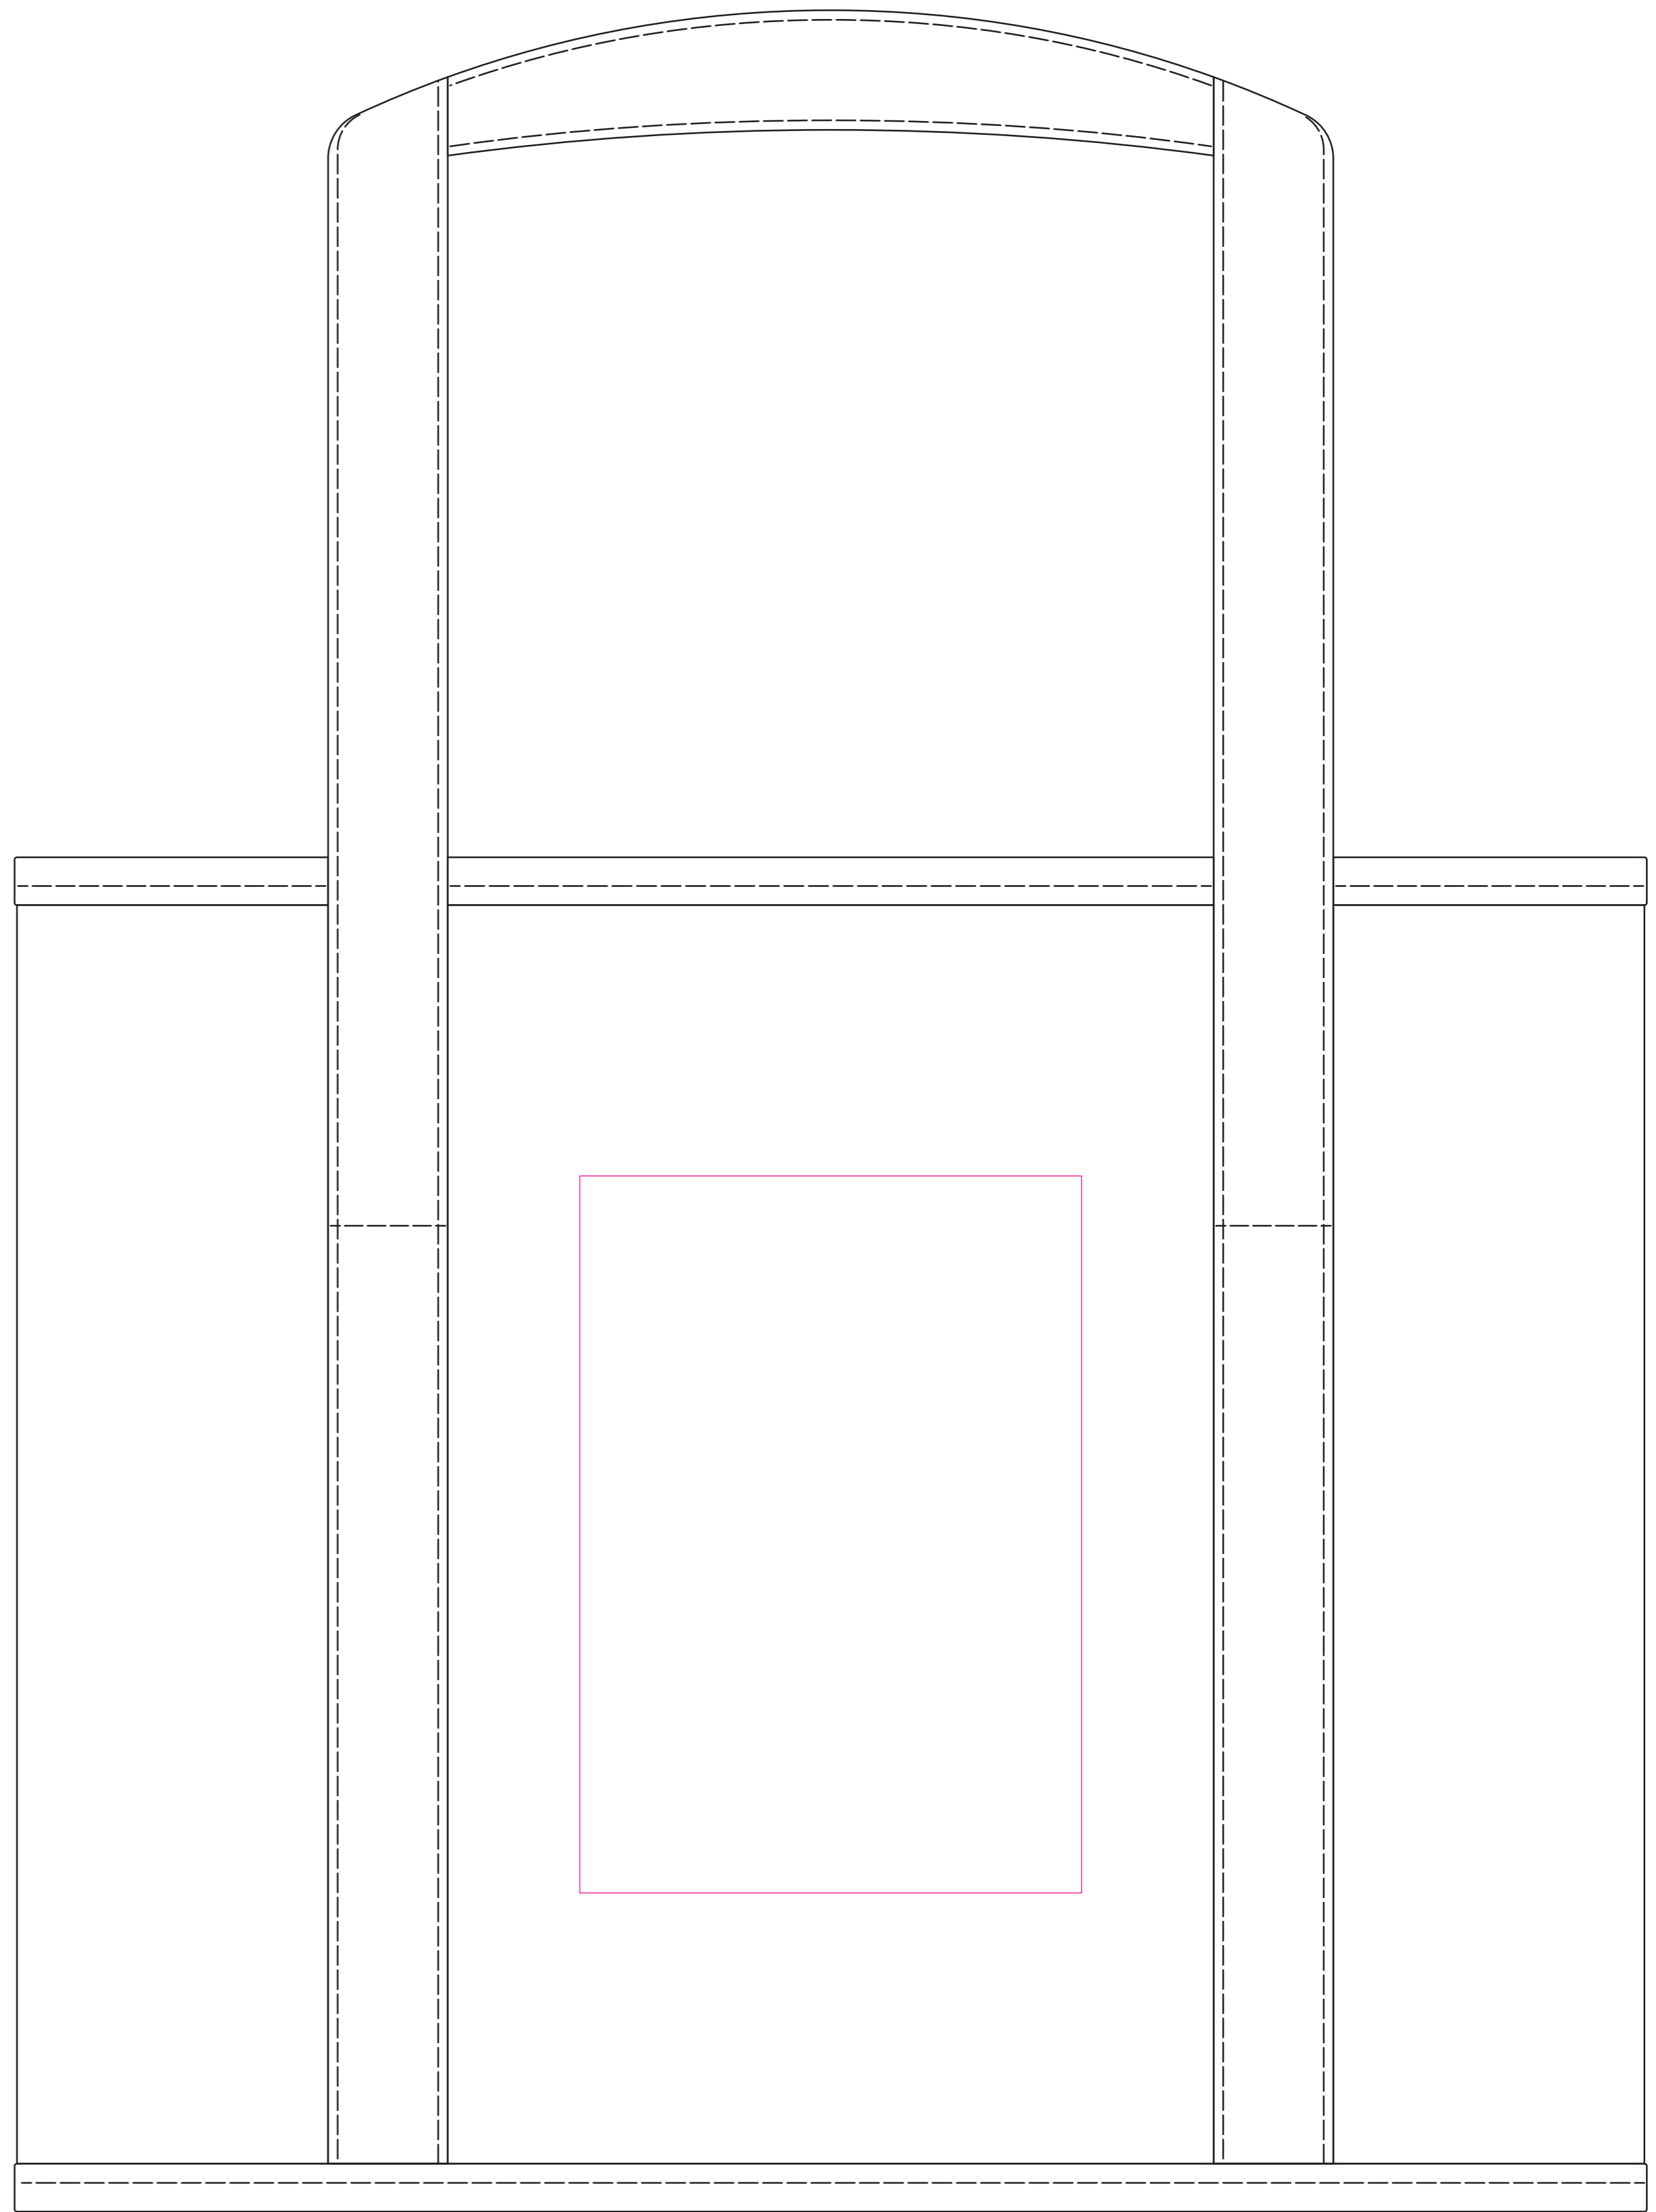

BA1513 - Carry Caddy / Boot Tidy

Product Dimension(mm): 340x280x235

Minimum Print Restrictions

Line thickness (0.5mm) 

Reversed Line (1mm) 

Text (12pt)  AEIOU

Reversed Text (25pt)  AEIOU

Any lines or text below these restrictions will result in a loss of detail when printed

Actual Artwork Size(s):

Front = 

Back = 

Please read carefully:

N/A

FRONT

BACK

Available Print Area(s):

 Screen = 105x150mm

Notes For Artroom:

N/A