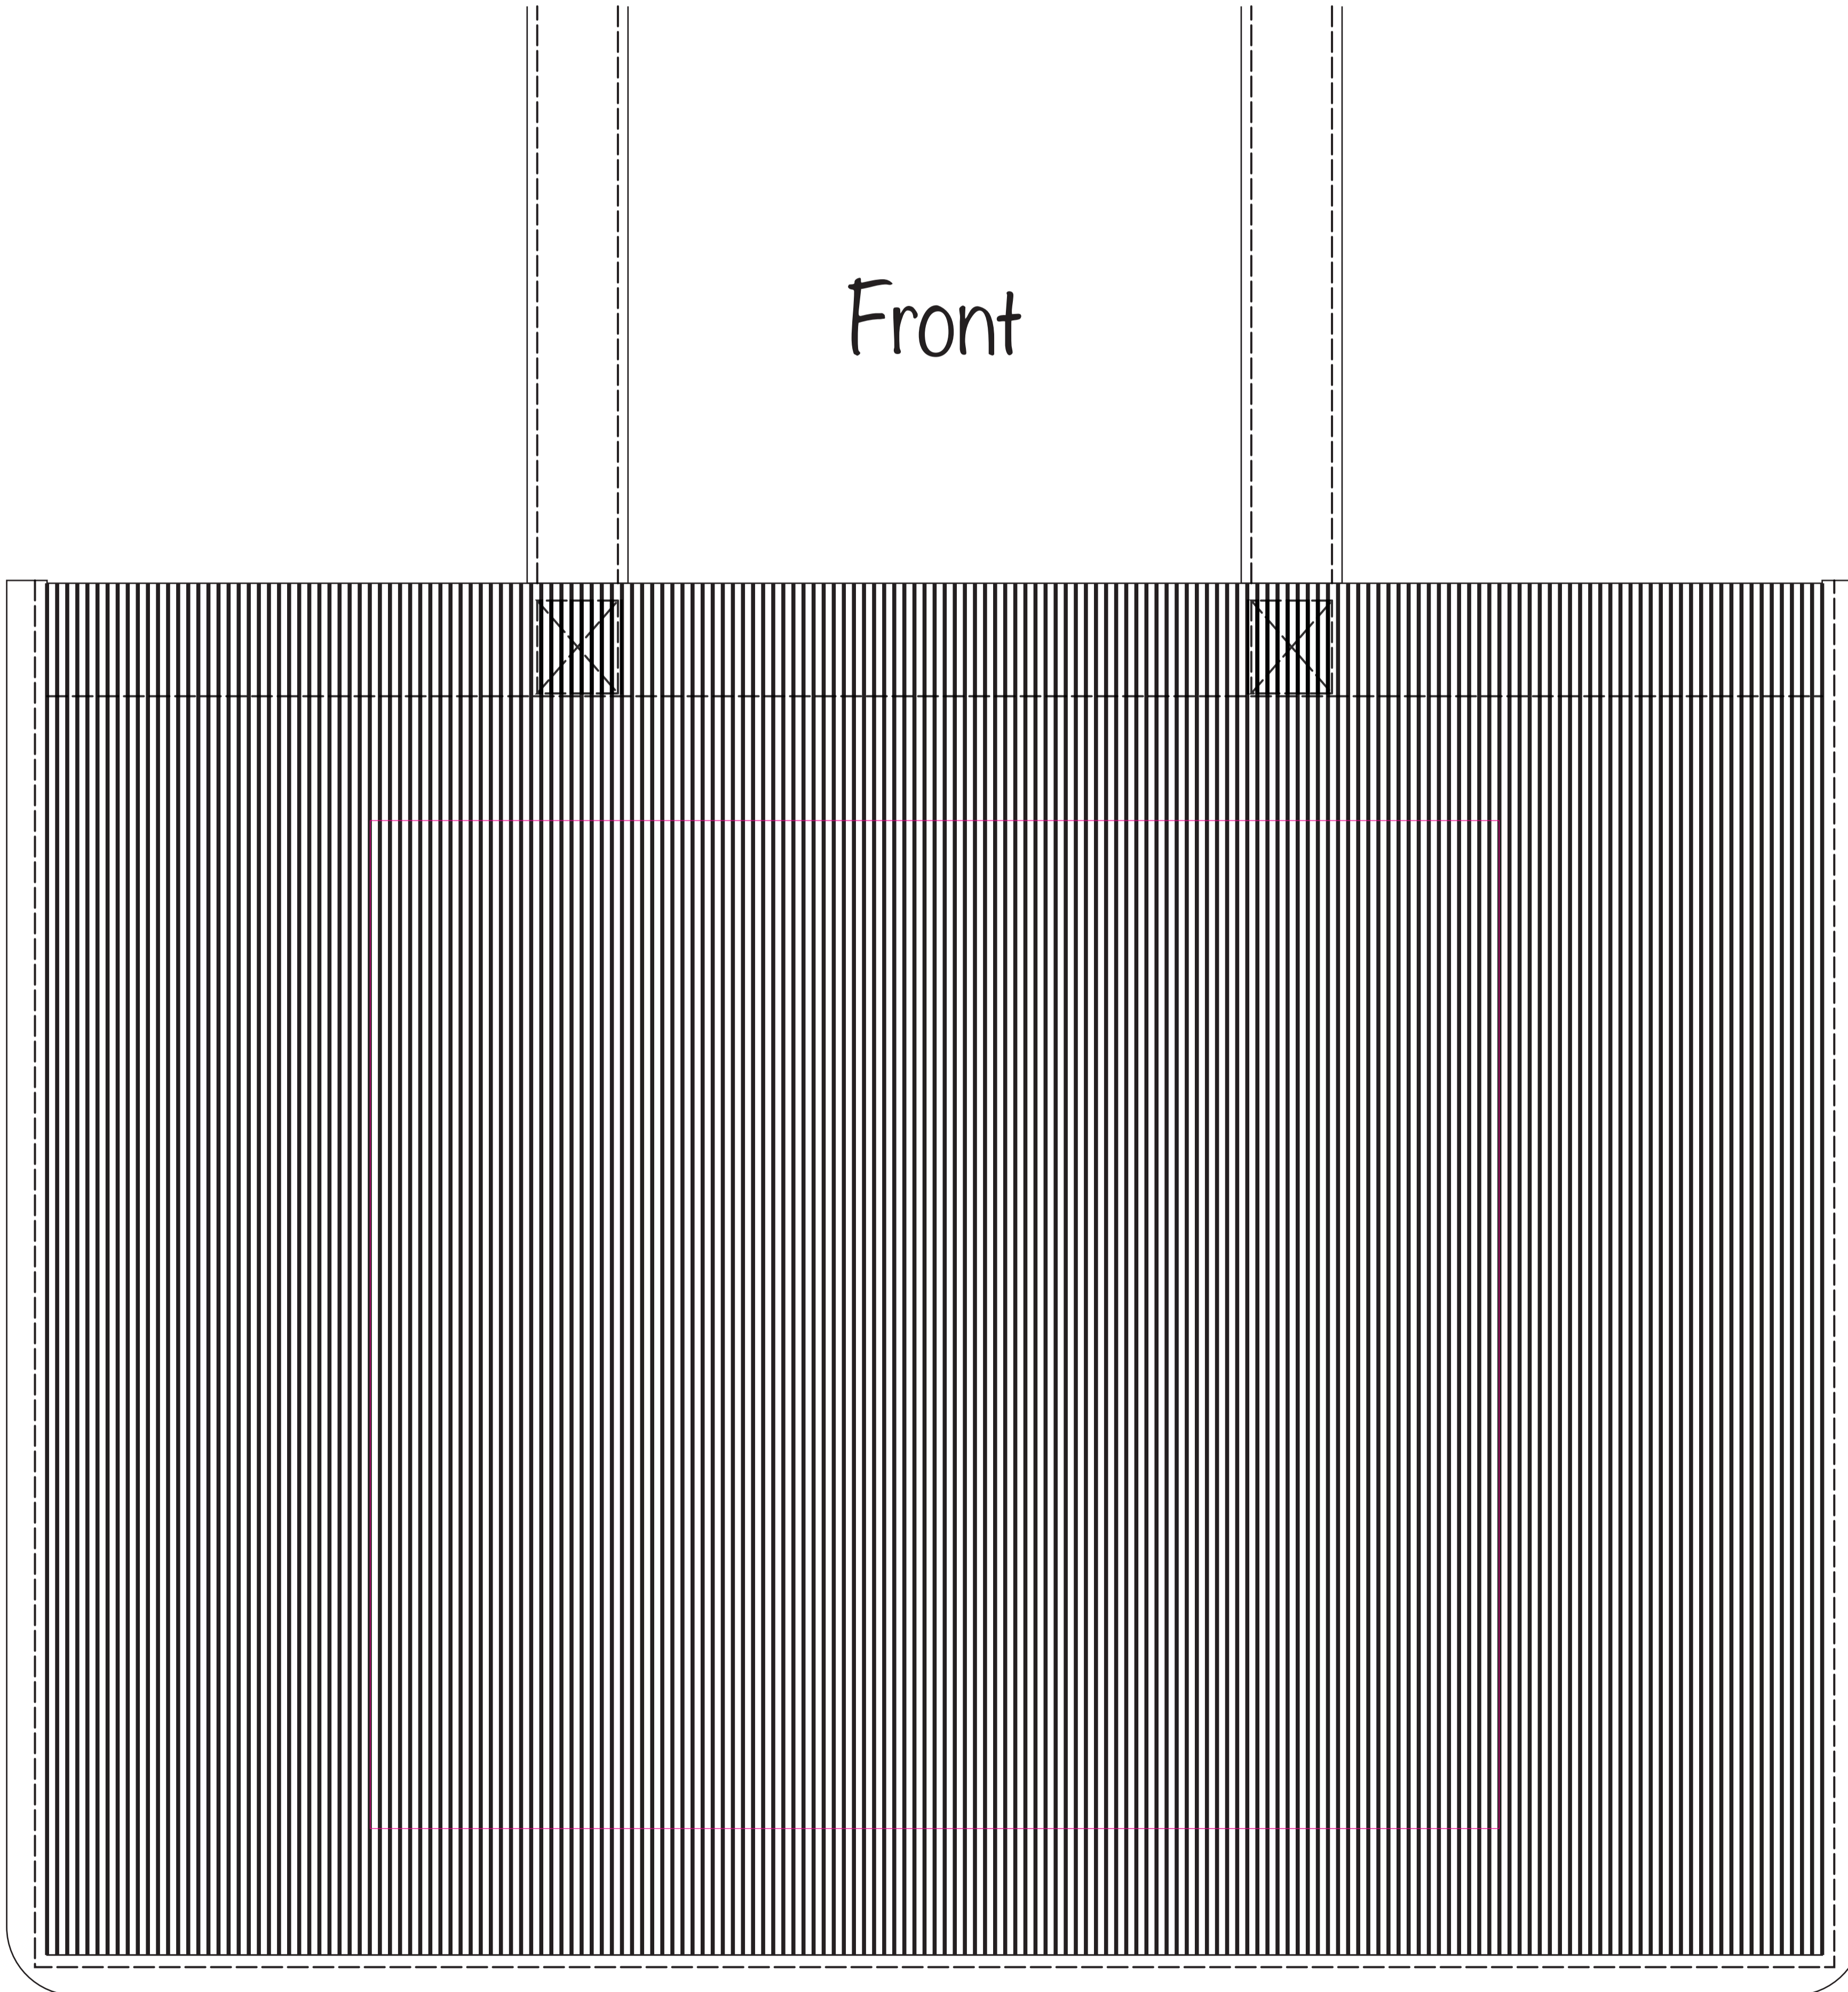

BA1701 - Stripy Shopper

Product Dimension(mm): 460x350x165

Minimum Print Restrictions

Line thickness (0.5mm)

Reversed Line (1mm)

Text (12pt)

Reversed Text (25pt)

Any lines or text below these restrictions will result in a loss of detail when printed

Actual Artwork Size(s):

Front = - - - - -

Back = - - - - -

Please read carefully:

N/A

Front

Back

Available Print Area(s):

— Screen = 280x250mm

Notes For Artroom:

N/A