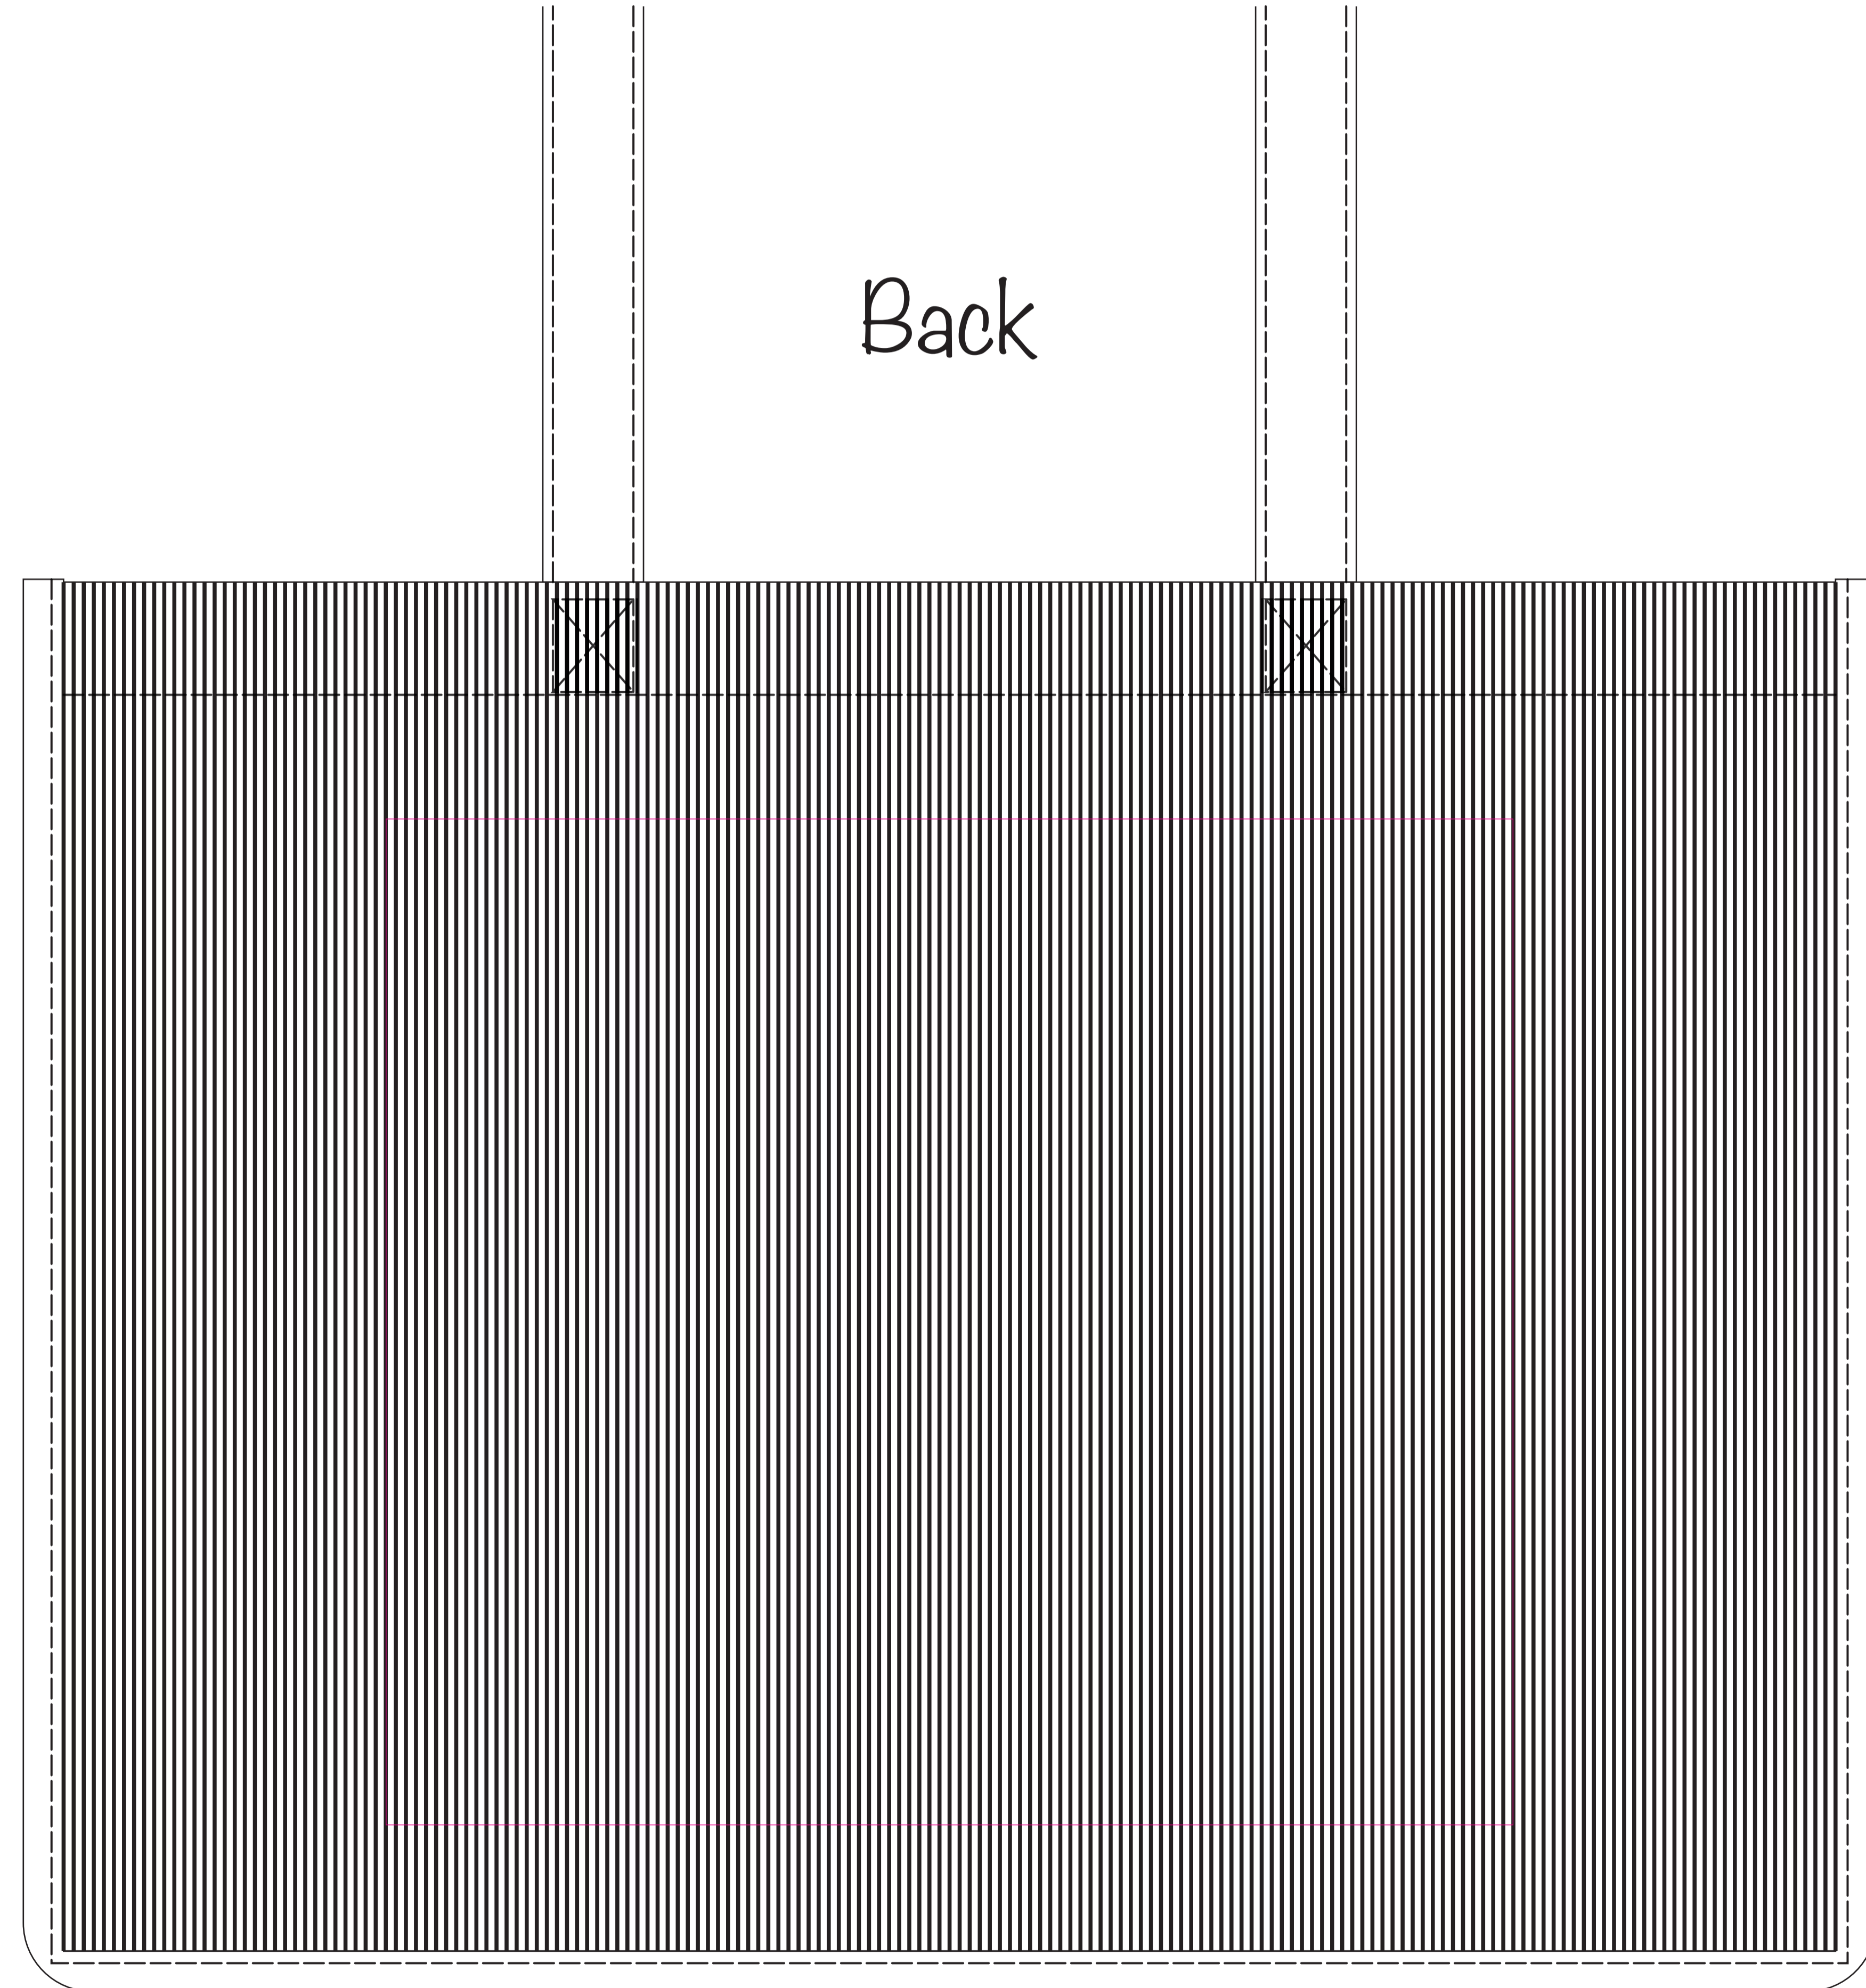

BA1701 - Stripy Shopper

Product Dimension(mm): 460x350x165

Minimum Print Restrictions

Line thickness (0.5mm)

Reversed Line (1mm)

Text (12pt)

Reversed Text (25pt)

Any lines or text below these restrictions will result in a loss of detail when printed

Actual Artwork Size(s):

Front = - - - - -

Back = - - - - -

Please read carefully:

N/A

Front

Back

Available Print Area(s):

— Screen = 280x250mm

Notes For Artroom:

N/A