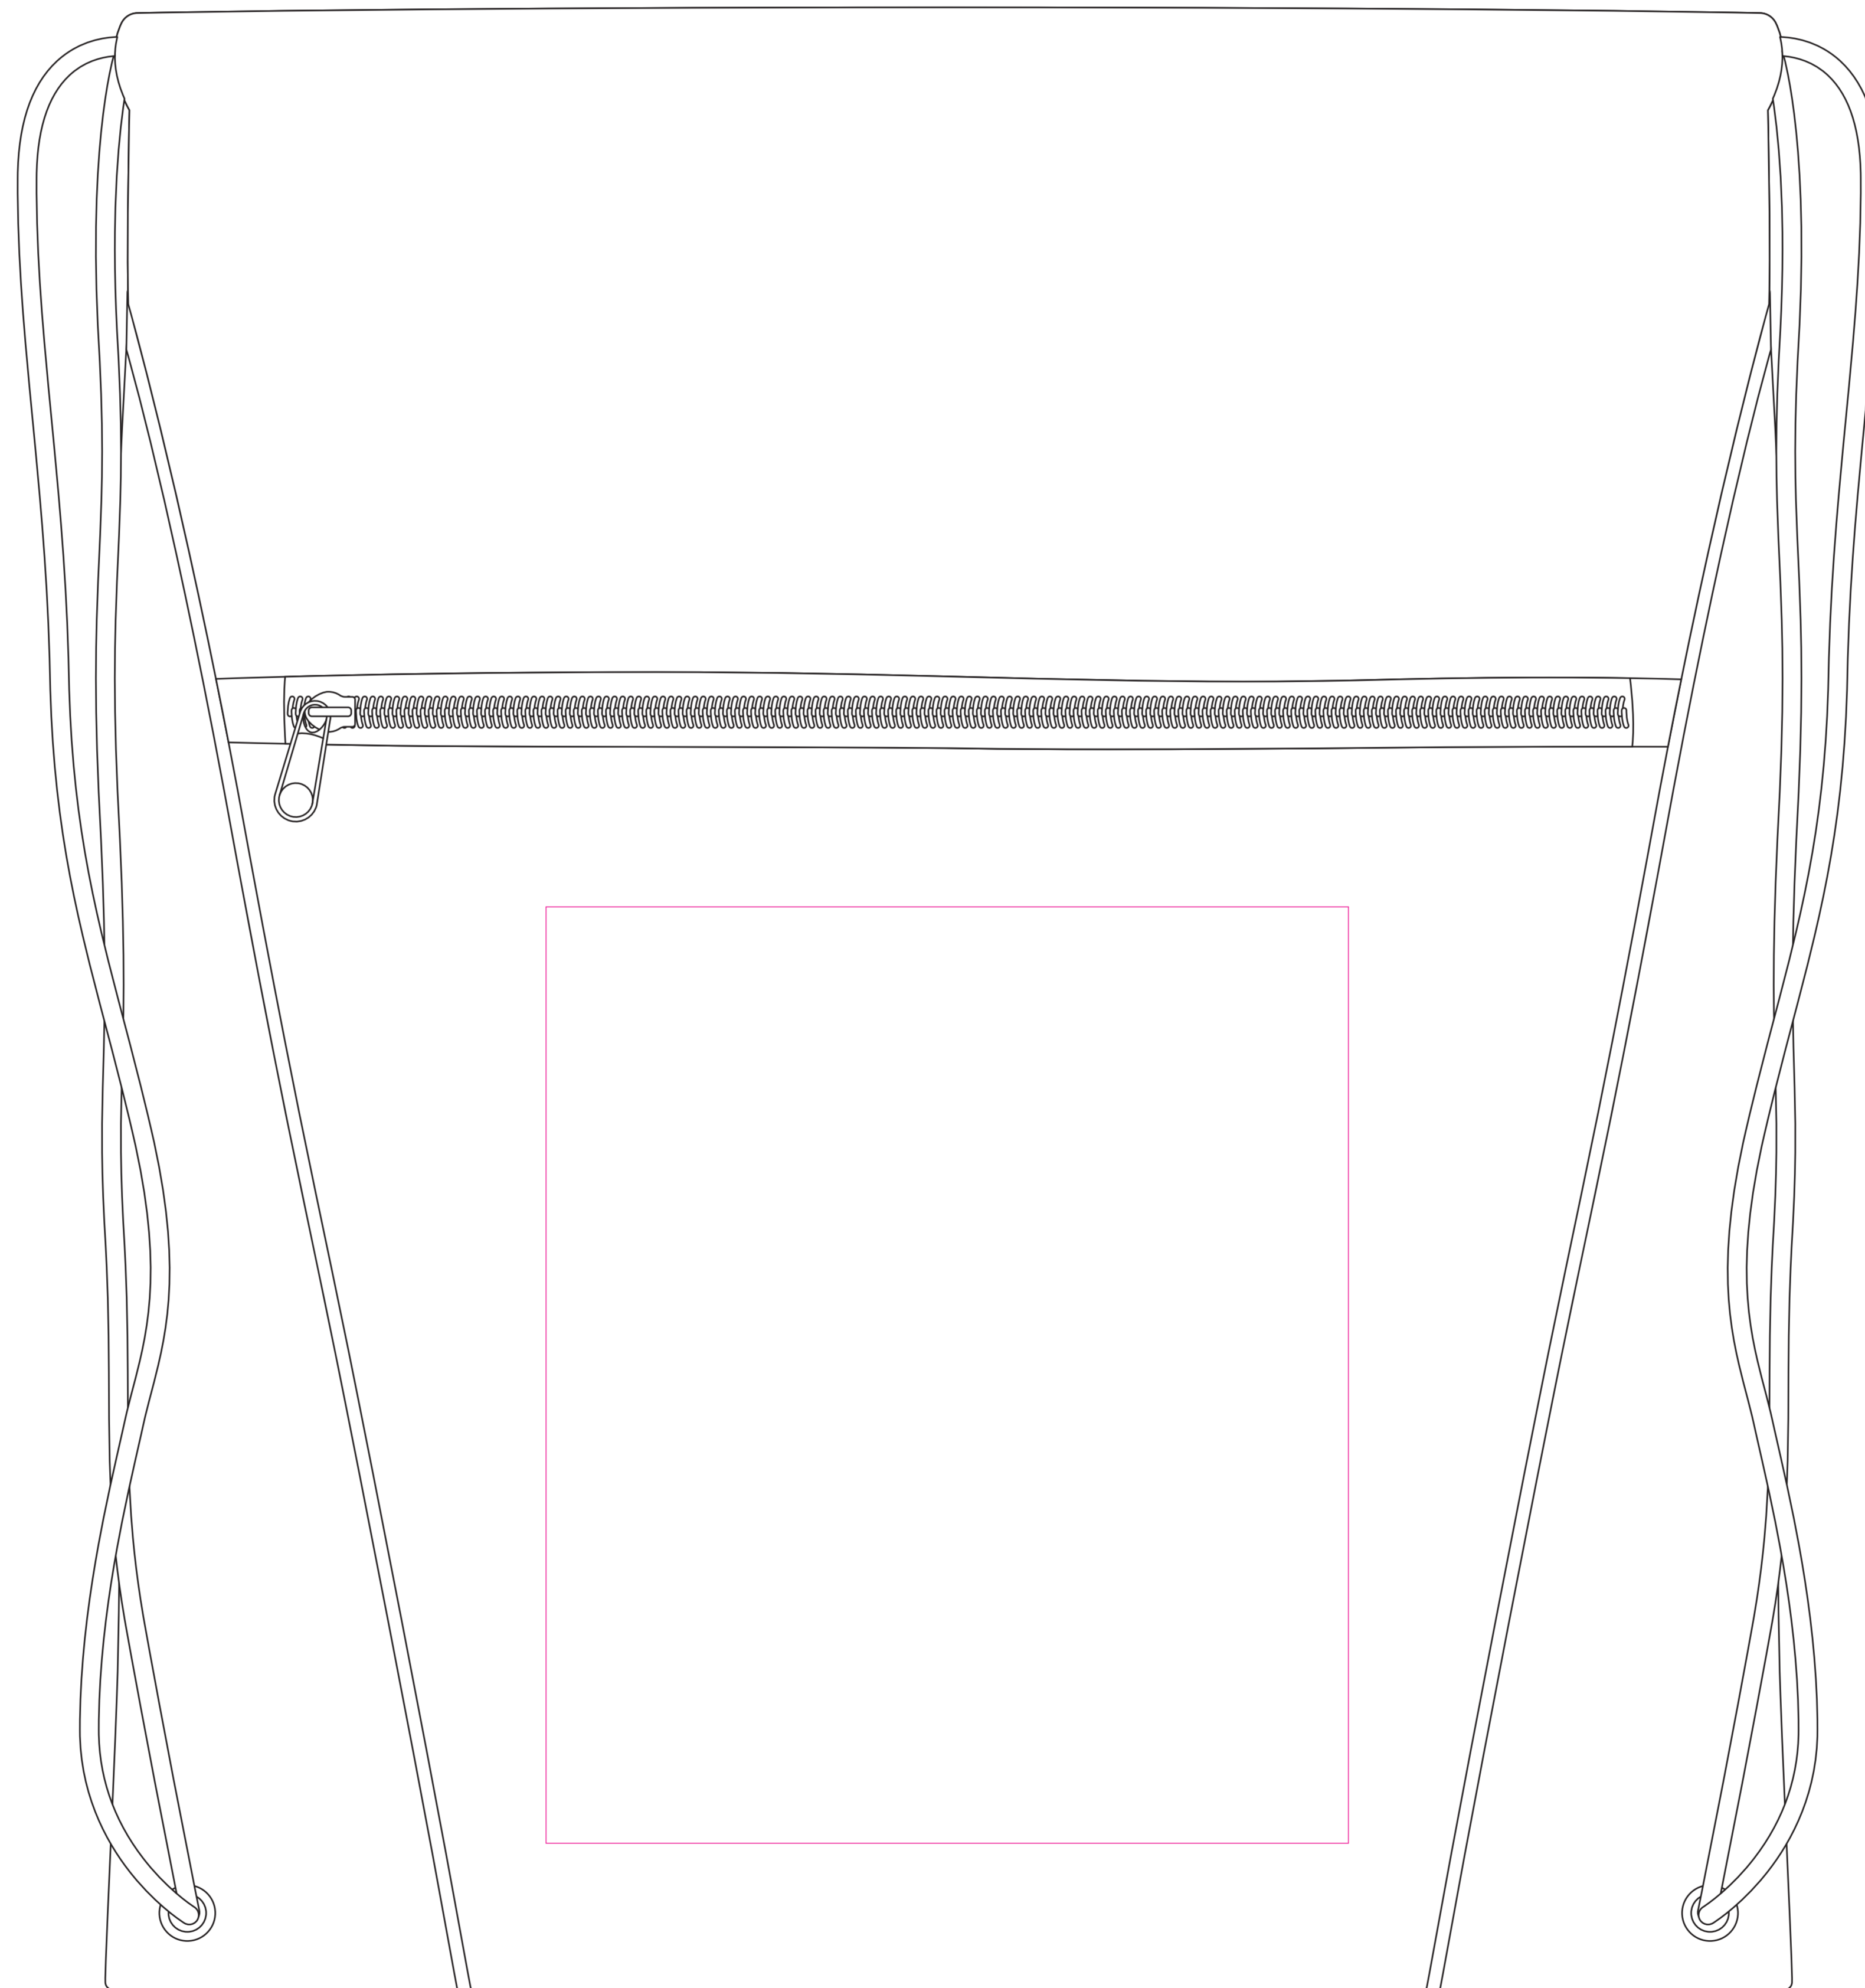

BA1807 - Contrast Drawstring Bag

Product Dimension(mm): 380x445

Minimum Print Restrictions

Line thickness (0.5mm)

Reversed Line (1mm)

Text (12pt)

AEIOU

Reversed Text (25pt)

AEIOU

Any lines or text below these restrictions will result in a loss of detail when printed

Actual Artwork Size(s):

Front = - - - - -

Please read carefully:

N/A

Available Print Area(s):

— Screen/Transfer = 180x210mm