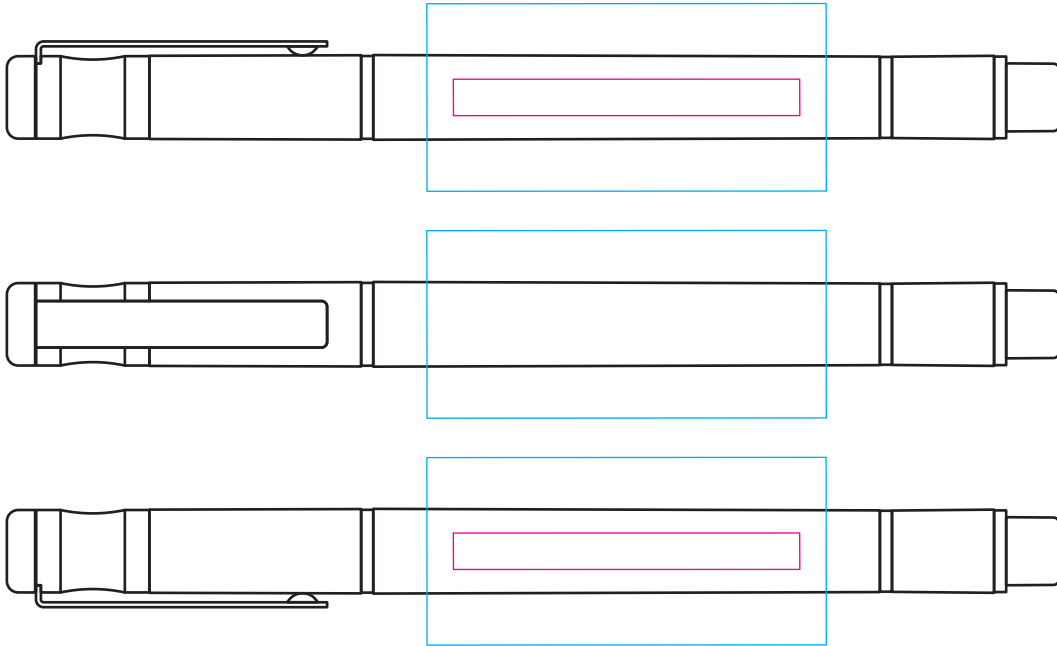

PE1608 - White Highlighter

Product Dimension(mm): 139x13

Minimum Print Restrictions (Screen)

Line thickness (0.3mm)

Reversed Line (0.3mm)

Text (6pt)

Reversed Text (10pt)

Any lines or text below these restrictions will result in a loss of detail when printed

Minimum Print Restrictions (Digital)

Line thickness (0.2mm)

Reversed Line (0.2mm)

Text (3pt)

Reversed Text (4pt)

Any lines or text below these restrictions will result in a loss of detail when printed

Actual Artwork Size(s):

Artwork = - - - - -

Please read carefully:

N/A

Available Print Area(s):

— Screen = 53x25mm

— Digital = 46x5mm

Notes For Artroom:

N/A